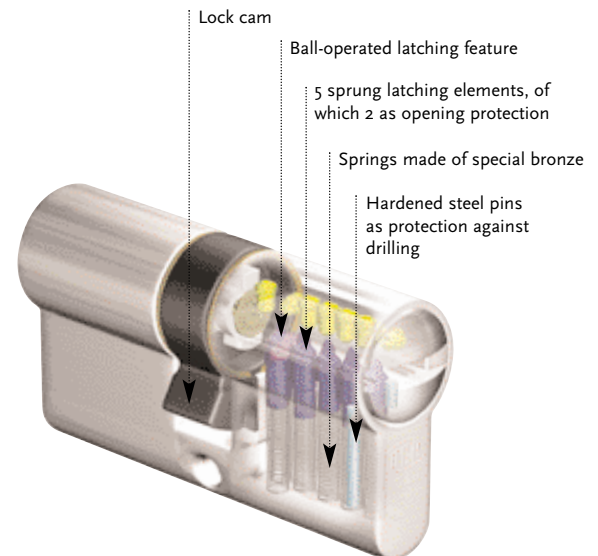

IX 6 KG SYSTEM

Small ball –
great effect

SICHERHEITSTECHNIK

Technical changes reserved

EDP No. 297410 / 10 / uk / 05.02

A BLACK & DECKER COMPANY

Reversible keys with added security

You can twist and turn reversible keys however you want: They always fit. That makes them practical and friendly to the pocket. We offer you high-performance security with the ix 6 KG system because a mobile steel ball in the key functions here as the control for an additional locking element.

Together with the 6 sprung latching element pairs, a much higher number of locking combinations is achieved with up to 5 latching elements in different positions. On request, we can also supply the ix 6 KG system with a reinforced ring for increased security against the lock being drawn out.