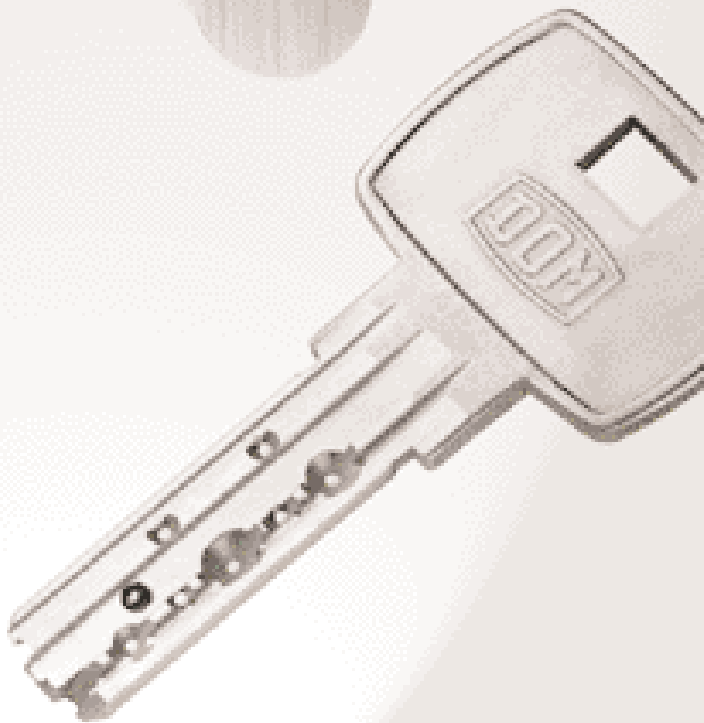

Reversible keys with added security

You can twist and turn reversible keys however you want: They always fit. That makes them practical and friendly to the pocket. We offer you high-performance security with the ix 6 KG system because a mobile steel ball in the key functions here as the control for an additional locking element.

Together with the 6 sprung latching element pairs, a much higher number of locking combinations is achieved with up to 5 latching elements in different positions. On request, we can also supply the ix 6 KG system with a reinforced ring for increased security against the lock being drawn out.